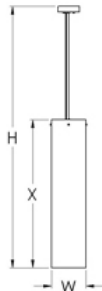

S2630 Series

Cyla 12

SUPERCEDED BY S2B90 SERIES

This product is still available to complete existing specifications, quotes, bids and active orders. Please use the new part number for new applications and specifications.

DIMENSIONS

W	H	X	BASE MODEL NO.
12"	144"	48"	S2630-L48
12"	144"	72"	S2631-L72
12"	144"	96"	S2632-L96

SPECIFICATIONS

Driver: 0-10V dimming to 1%, 120/277 [Excluding Downlight]
Mounting: Mounts to all Standard Electrical Junction Boxes (by others) With Hardware Provided.

FEATURES

- Opal Matte Acrylic
- Clear Silver Braided Cord with (1) Adjustable Air Craft Cable
- LED 0-10V Dimming Driver

ORDER AS A COMPLETE UNIT:

Model No. + Lamp Code + CCT + Finish + OA + Option Code
S2630-L48 + 27K + PT + OA + Option
S2631-L72 + 30K + BA
S2632-L96 + 35K + BB
+ 40K + BN