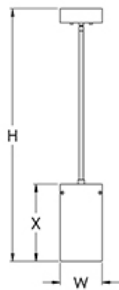

S2425 Series

Indra 6

S2425 WITH CABLES

S2420 STEM

DIMENSIONS

W	X	H	BASE MODEL NO.
6"	11"	36"	S2420-L24 (Stem)
6"	11"	36"	S2425-L24 (Cables)

SPECIFICATIONS

Driver: 0-10V dimming to 1%, 120/277

Mounting: Mounts to all Standard Electrical Junction Boxes (by others) With Hardware Provided.

FEATURES

- Clear Silver Electrical Cord with (2) Adjustable Aircraft Cables or Single Stem
- Opal Matte Glass with Closed Bottom
- LED 0-10V Dimming Driver

ORDER AS A COMPLETE UNIT:

Model No. + Lamp Code + CCT + Finish + Fabric + OA + Option Code

S2420-L24	+	27K	+	PT	+	OA	+	Option
S2425-L24		30K		BA				
		35K		BB				
		40K		BC				
				BN				
				PC				

FINISHES